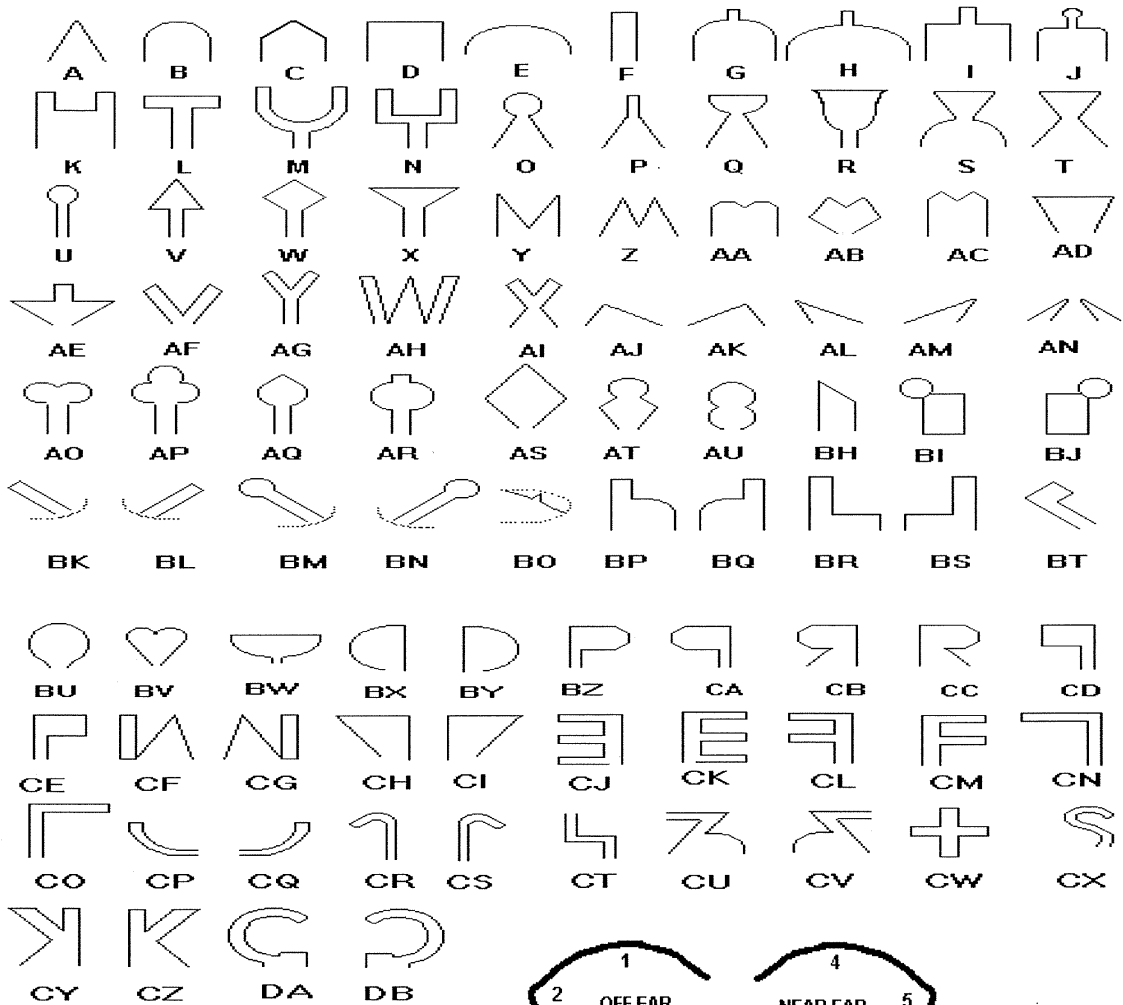

HUMMELSTAD'S EARMARK PRICE LIST

NORTHERN TERRITORY CHART
43 Lillypool Road, South Grafton 2460

Phone: 02 6642 7130

Email: hummelstad.earmarks@bigpond.com

ALL EARMARKS HANDMADE BY FOURTH GENERATION TOOLMAKERS

The beast's right ear. The beast's left ear.

HPG EARMARK \$275.00 SPEYMARK \$275.00

New Earmarks and Repairs

All prices include GST

Repairs

Single CATTLE = 132.00

Double CATTLE = 143.00

Single SHEEP = 132.00

Double SHEEP = 143.00

A = 264	M = 330	Y = 275	AK = 264	BI = 275	BU = 275	CG = 275	CS = 275
B = 264	N = 330	Z = 275	AL = 264	BJ = 275	BV = 275	CH = 264	CT = 275
C = 264	O = 264	AA = 275	AM = 264	BK = 264	BW = 275	CI = 264	CU = 275
D = 264	P = 264	AB = 275	AN = 440	BL = 264	BX = 275	CJ = 330	CV = 275
E = 264	Q = 275	AC = 275	AO = 275	BM = 264	BY = 275	CK = 330	CW = 330
F = 264	R = 275	AD = 264	AP = 275	BN = 264	BZ = 275	CL = 330	CX = 330
G = 275	S = 275	AE = 275	AQ = 275	BO = 330	CA = 275	CM = 330	CY = 275
H = 275	T = 275	AF = 275	AR = 275	BP = 275	CB = 275	CN = 264	CZ = 275
I = 275	U = 264	AG = 275	AS = 275	BQ = 275	CC = 275	CO = 264	DA = 330
J = 275	V = 275	AH = 330	AT = 275	BR = 275	CD = 275	CP = 275	DB = 330
K = 275	W = 275	AI = 275	AU = 275	BS = 275	CE = 275	CQ = 275	
L = 275	X = 275	AJ = 264	BH = 264	BT = 275	CF = 275	CR = 275	