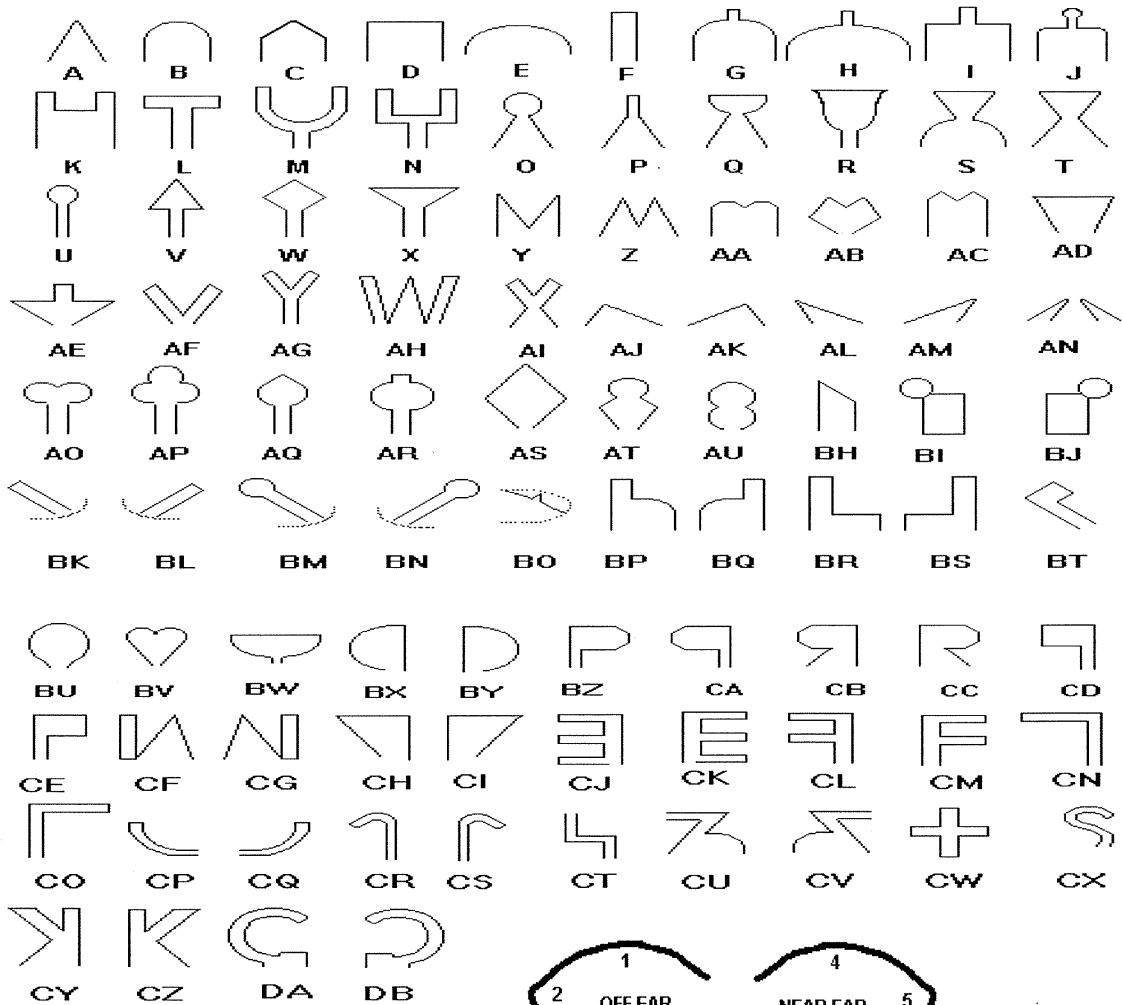

HUMMELSTAD'S EARMARK PRICE LIST

NORTHERN TERRITORY CHART
43 Lillypool Road, South Grafton 2460

Phone: 02 6642 7130

Email: hummelstad.earmarks@bigpond.com

ALL EARMARKS HANDMADE BY FOURTH GENERATION TOOLMAKERS

The beast's right ear. The beast's left ear.

HPG EARMARK \$330.00 SPEYMARK \$330.00

New Earmarks and Repairs

All prices include GST

Repairs

Single CATTLE = 143.00

Double CATTLE = 165.00

Single SHEEP = 143.00

Double SHEEP = 165.00

A = 286	M = 396	Y = 330	AK = 297	BI = 330	BU = 297	CG = 330	CS = 330
B = 286	N = 396	Z = 330	AL = 286	BJ = 330	BV = 297	CH = 286	CT = 440
C = 297	O = 297	AA = 330	AM = 286	BK = 297	BW = 297	CI = 286	CU = 440
D = 286	P = 297	AB = 330	AN = 484	BL = 297	BX = 297	CJ = 440	CV = 440
E = 286	Q = 297	AC = 330	AO = 330	BM = 297	BY = 297	CK = 440	CW = 440
F = 286	R = 330	AD = 286	AP = 330	BN = 297	BZ = 330	CL = 440	CX = 440
G = 297	S = 297	AE = 297	AQ = 330	BO = 440	CA = 330	CM = 440	CY = 396
H = 297	T = 297	AF = 330	AR = 330	BP = 297	CB = 330	CN = 297	CZ = 396
I = 297	U = 297	AG = 330	AS = 297	BQ = 297	CC = 330	CO = 297	DA = 440
J = 330	V = 297	AH = 396	AT = 330	BR = 297	CD = 330	CP = 330	DB = 440
K = 297	W = 297	AI = 297	AU = 330	BS = 297	CE = 330	CQ = 330	
L = 297	X = 297	AJ = 297	BH = 286	BT = 396	CF = 330	CR = 330	